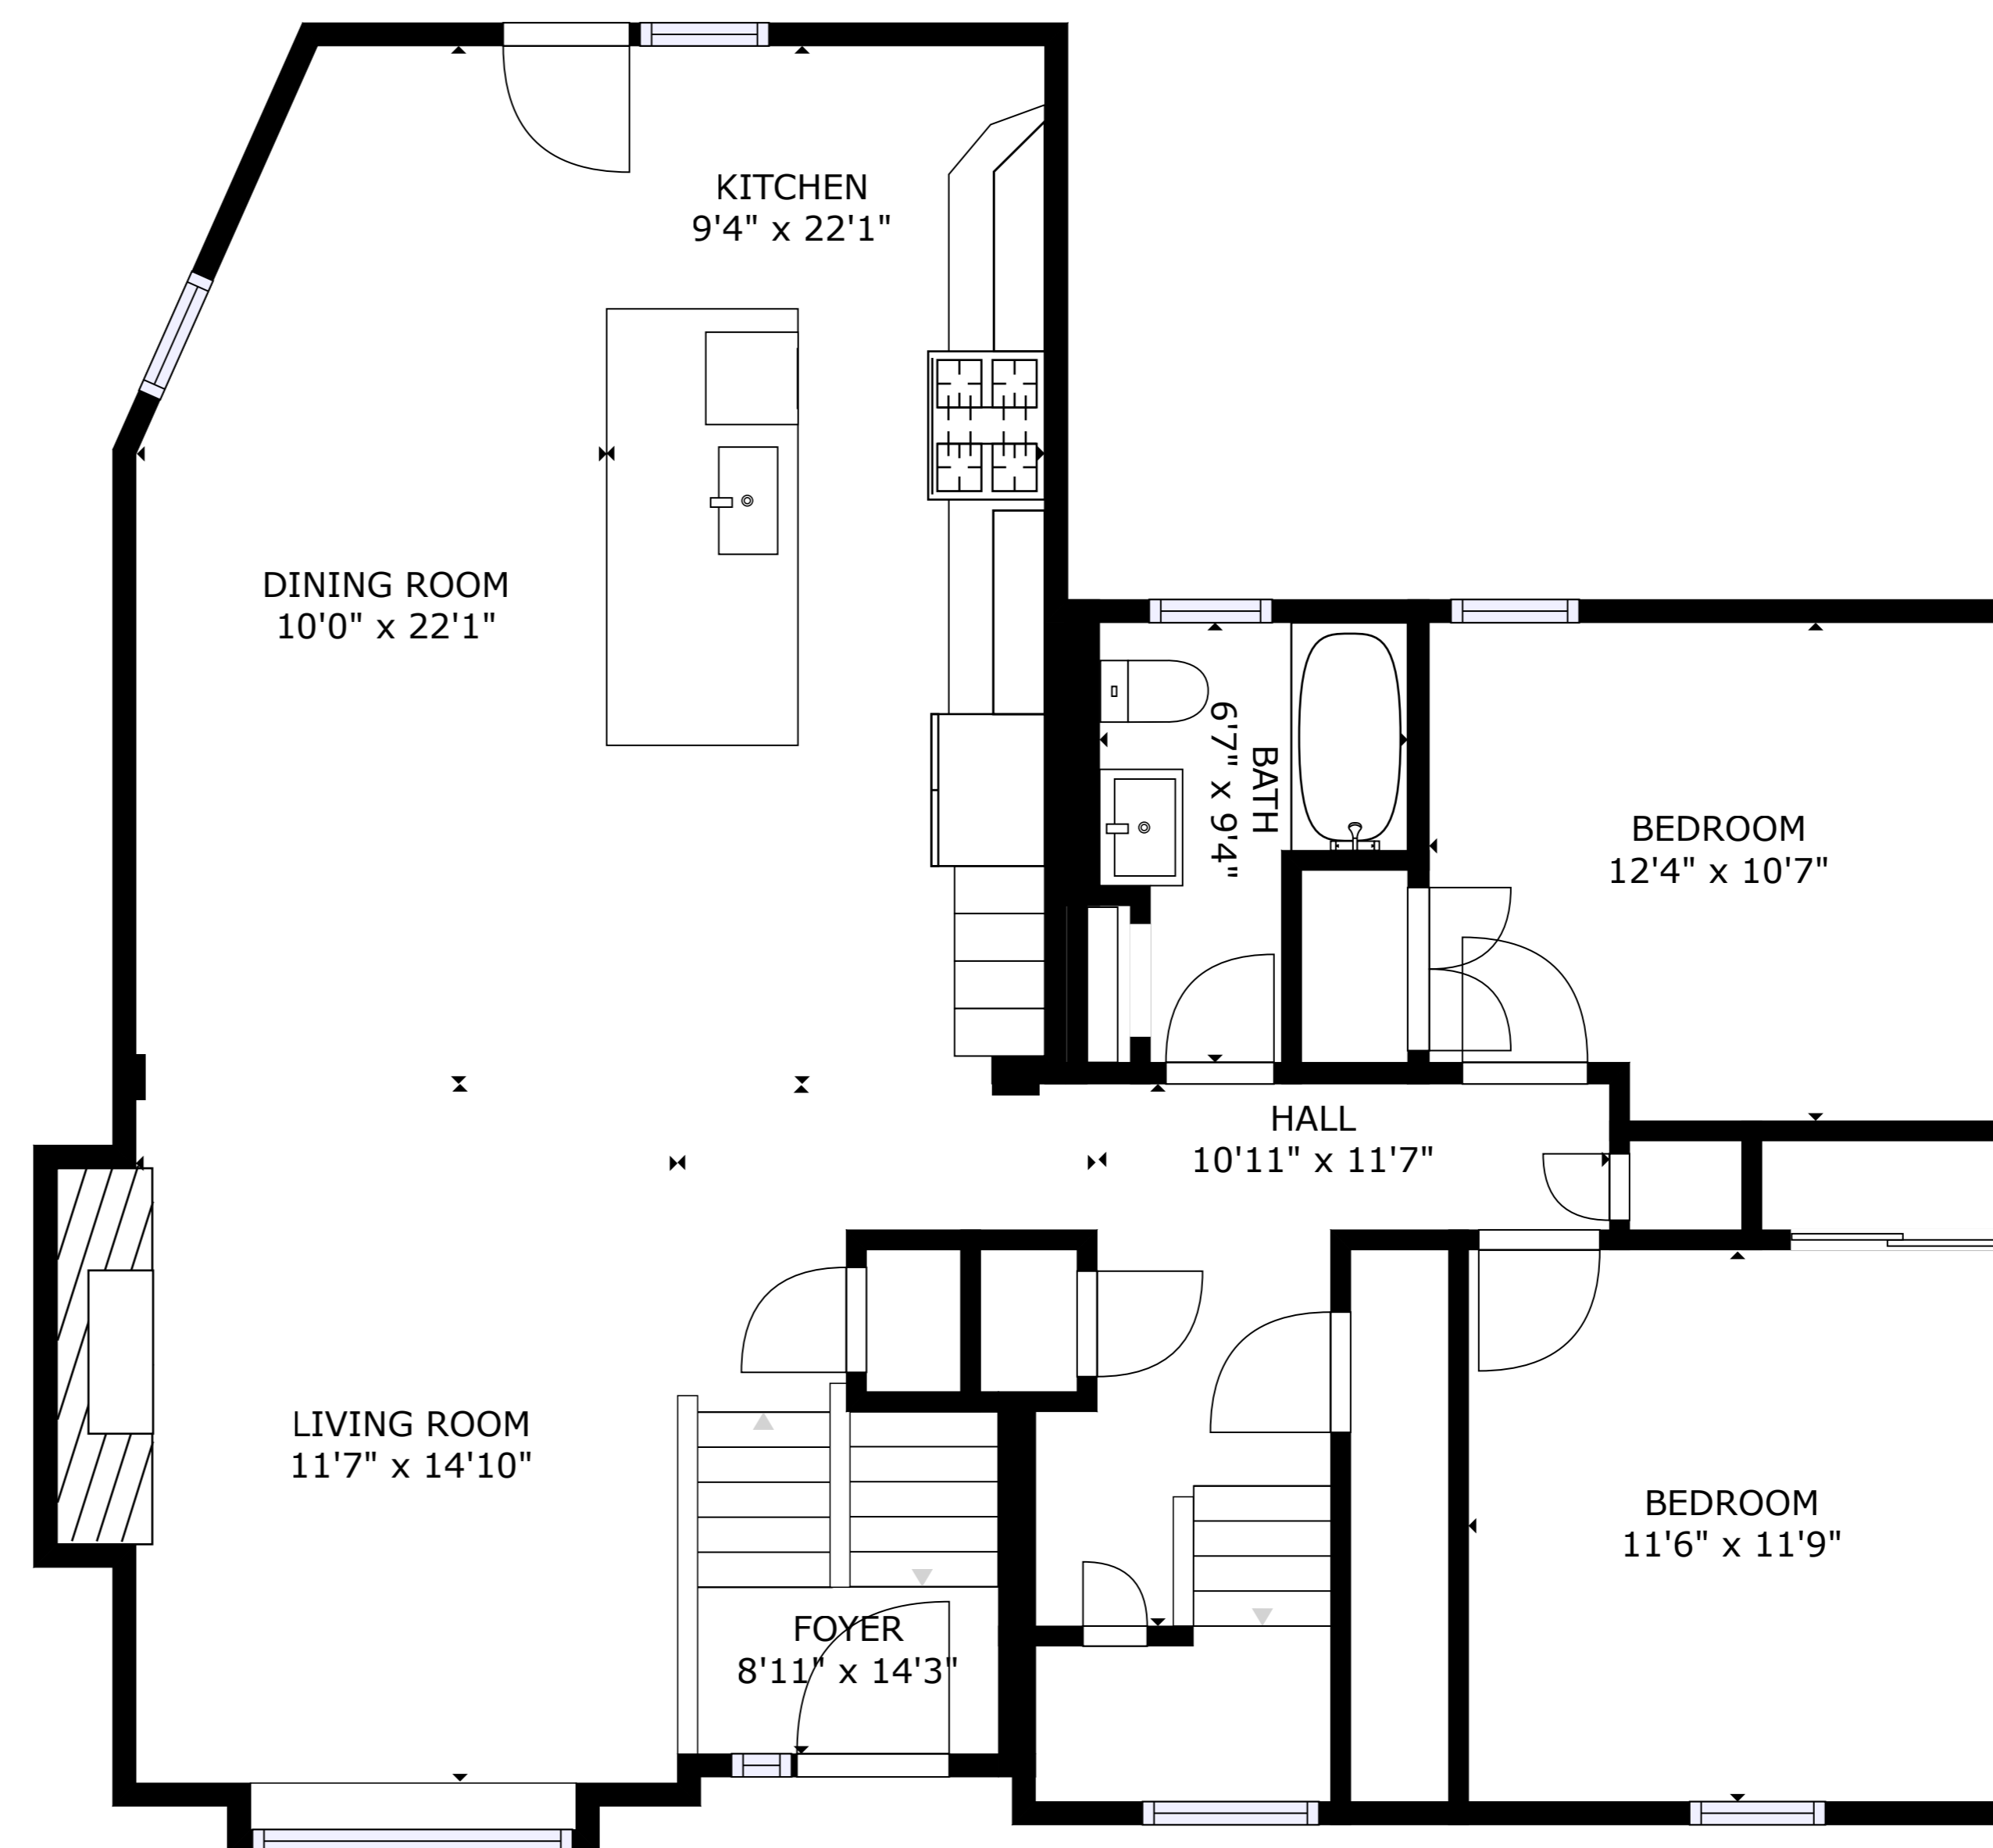

FLOOR 3

FLOOR 1

FLOOR 2

GROSS INTERNAL AREA
 FLOOR 1: 732 sq. ft, FLOOR 2: 1231 sq. ft
 FLOOR 3: 972 sq. ft
 TOTAL: 2935 sq. ft

SIZES AND DIMENSIONS ARE APPROXIMATE, ACTUAL MAY VARY.