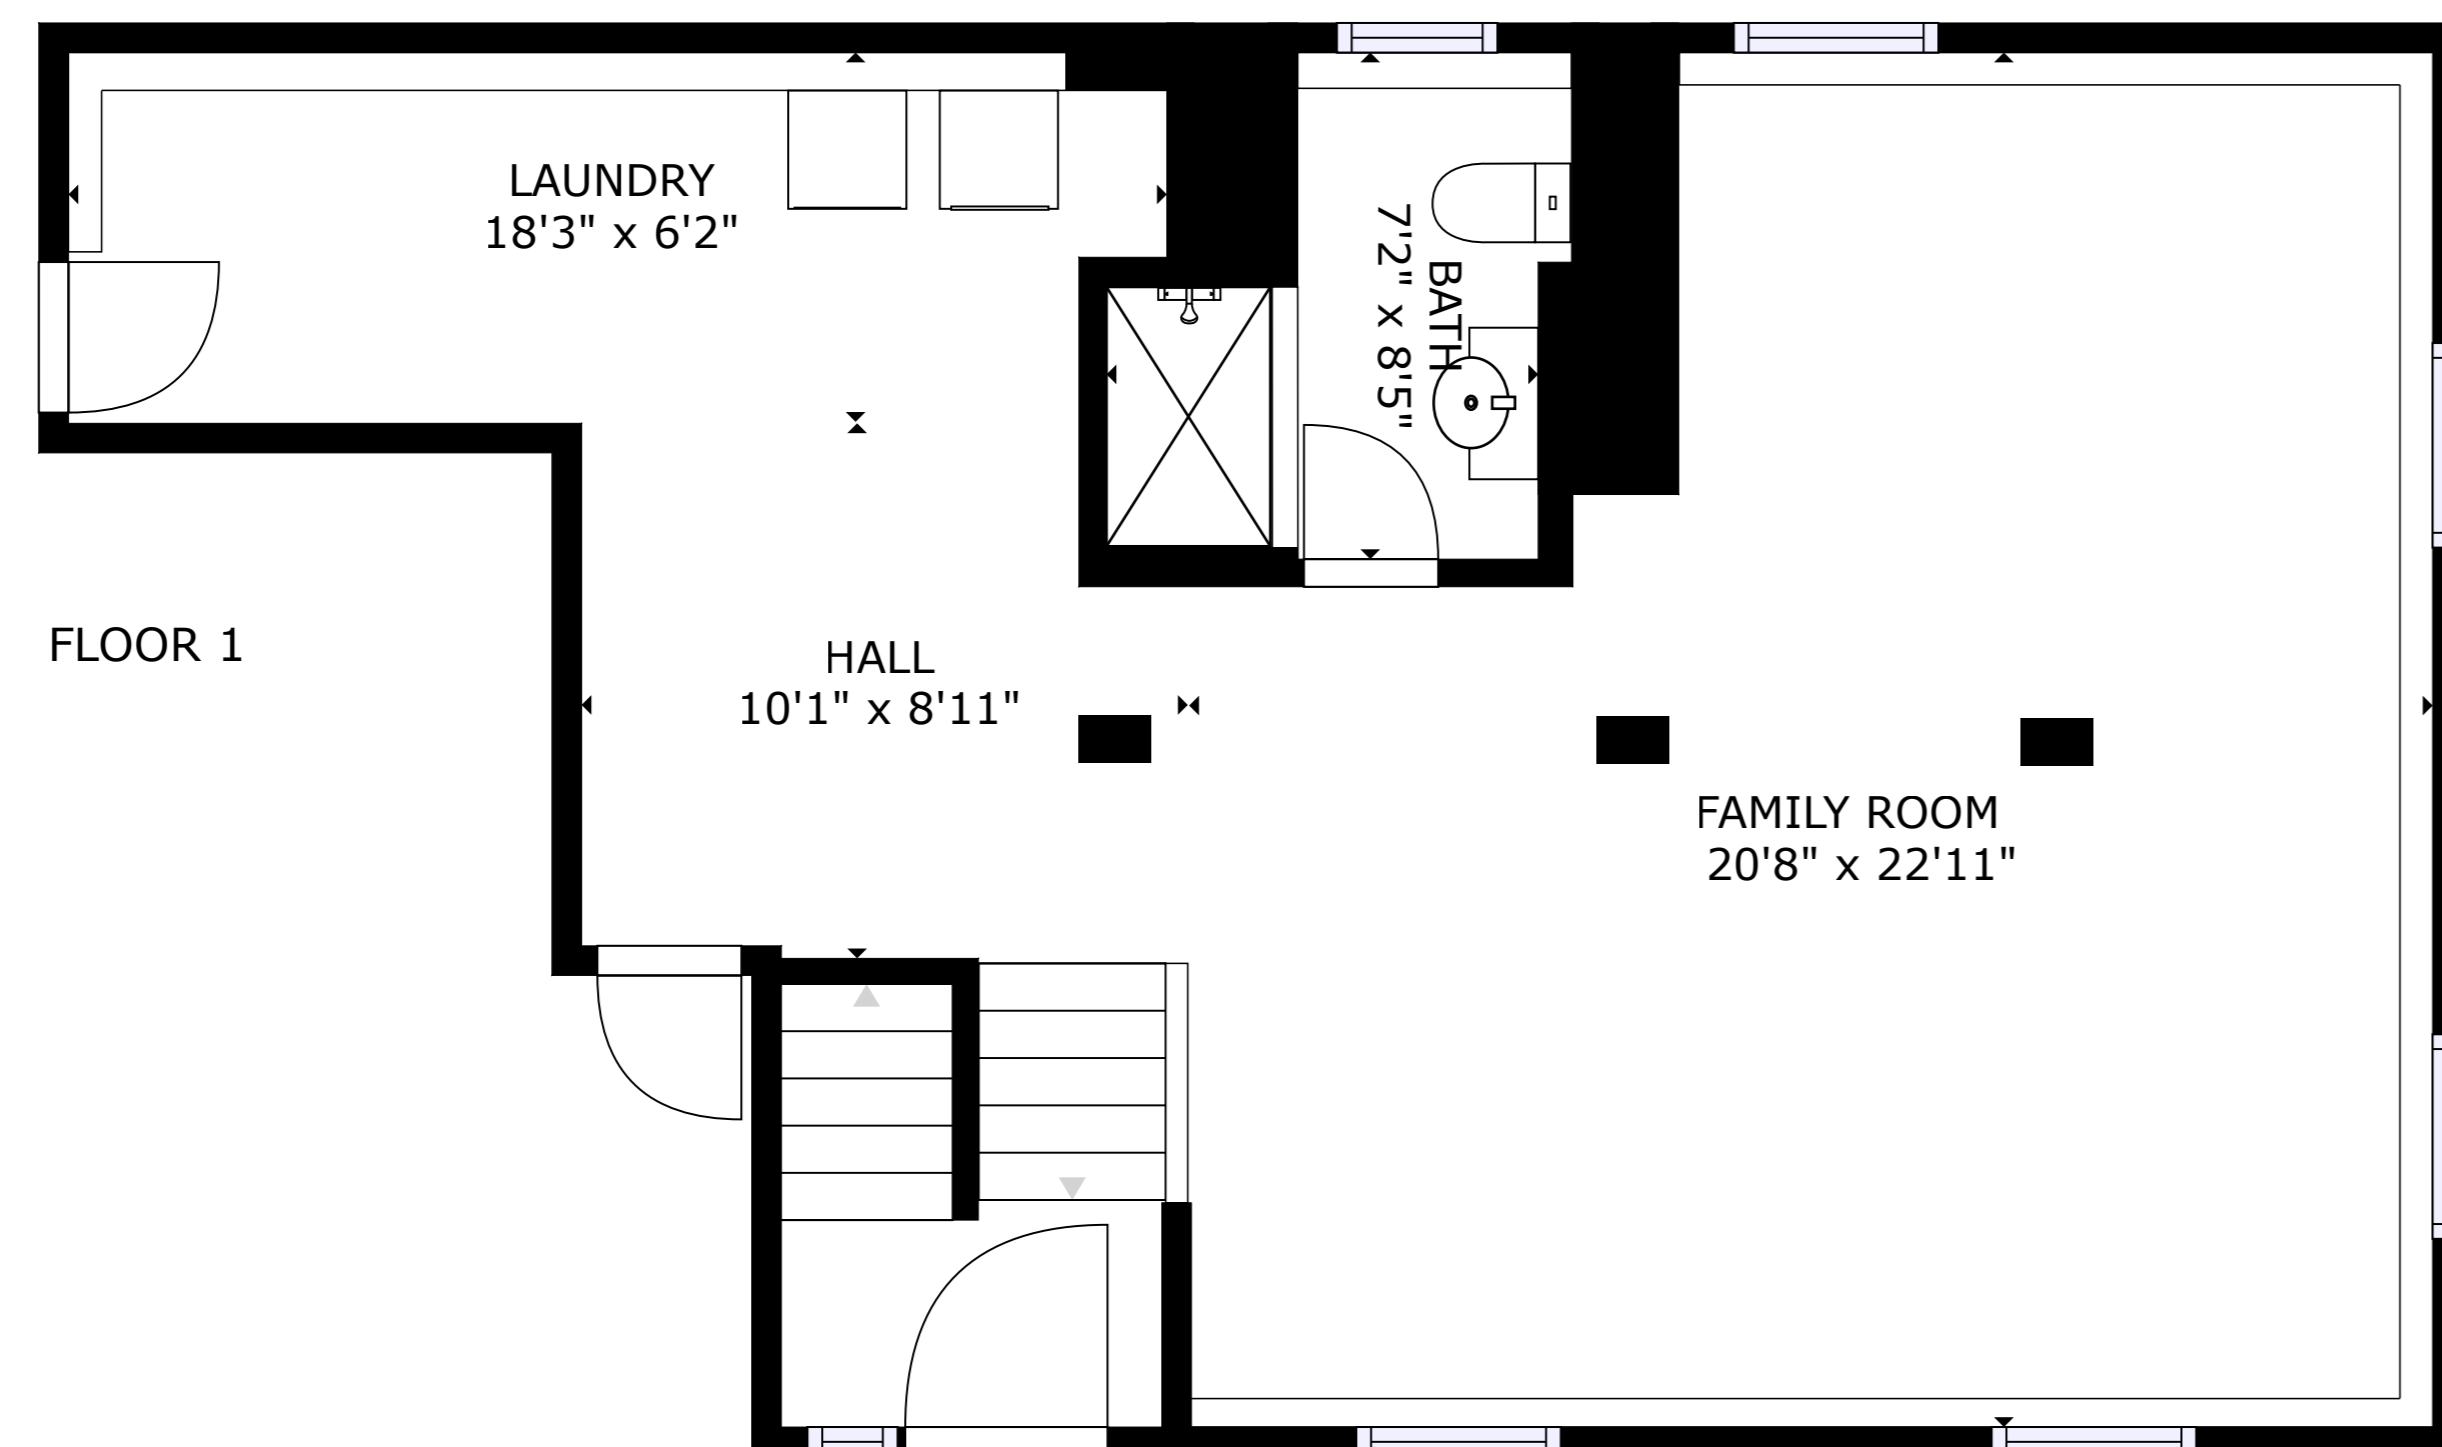

FLOOR 3

FLOOR 1

FLOOR 2

GROSS INTERNAL AREA
 FLOOR 1: 732 sq. ft, FLOOR 2: 1231 sq. ft
 FLOOR 3: 972 sq. ft
 TOTAL: 2935 sq. ft

SIZES AND DIMENSIONS ARE APPROXIMATE, ACTUAL MAY VARY.