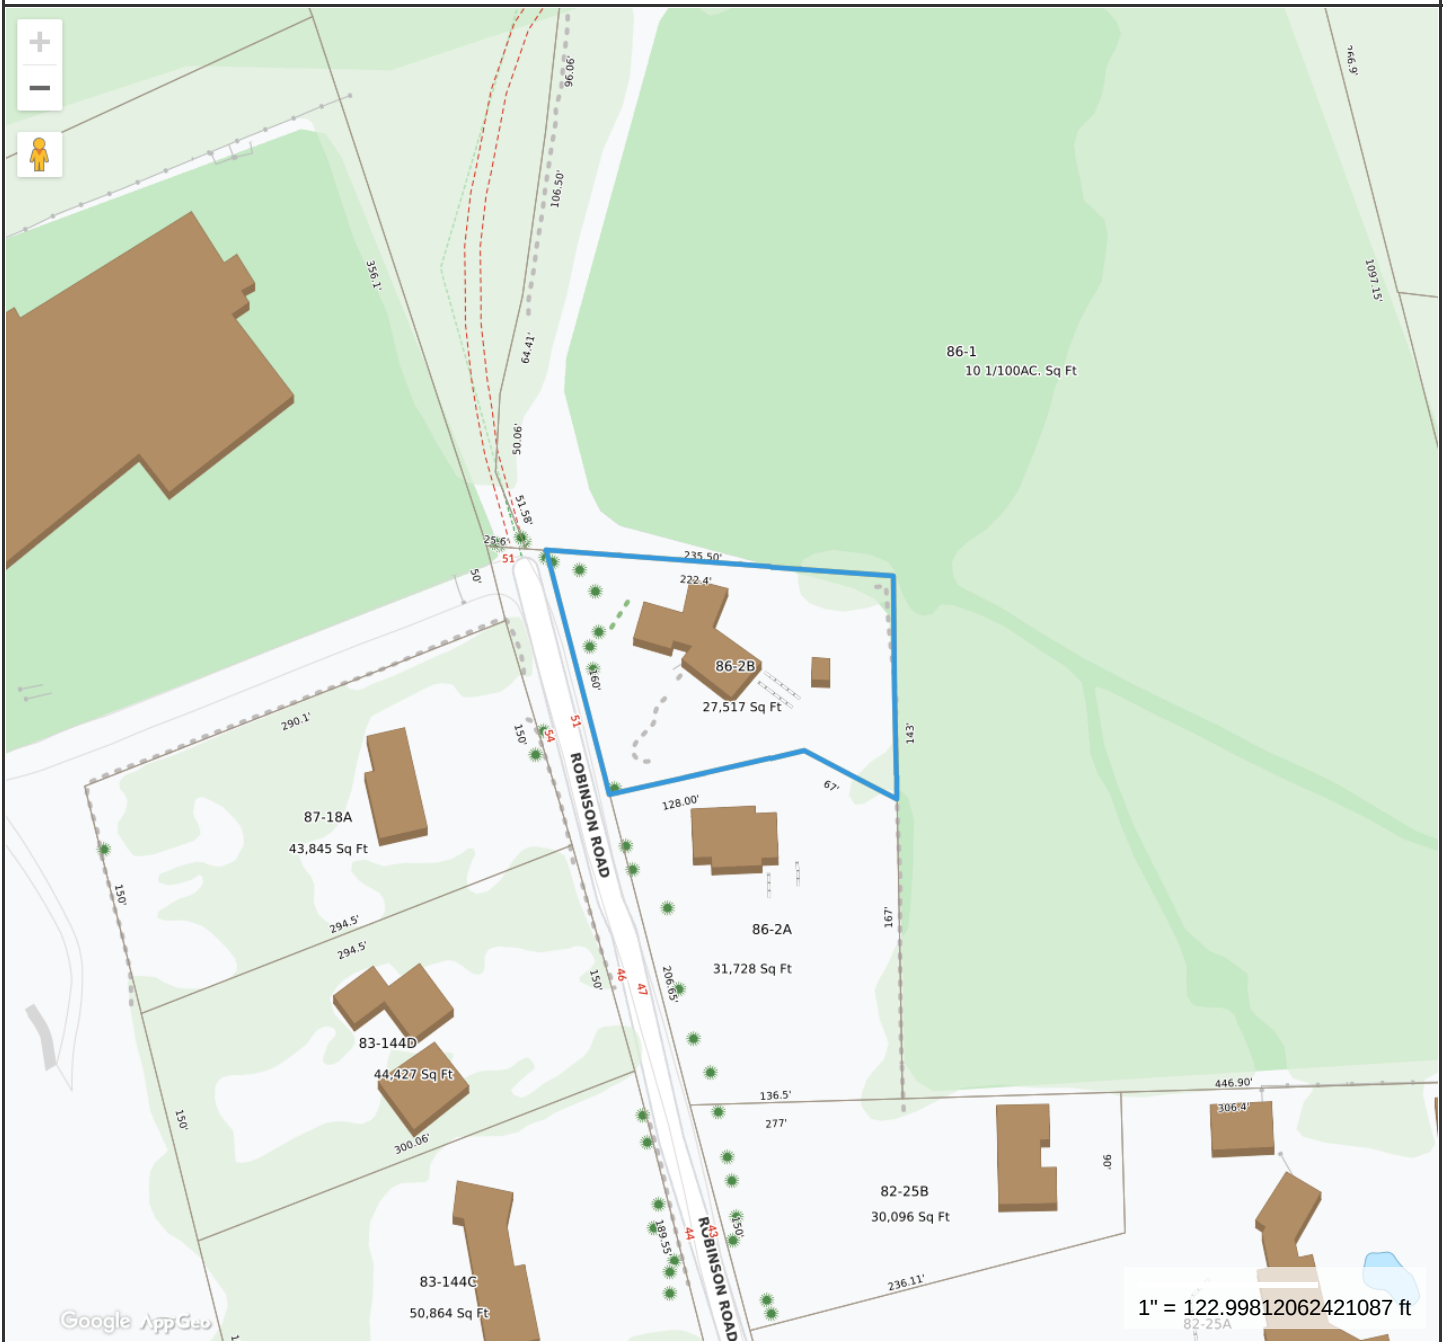

51 Robinson Rd, Lexington

Property Information

Property ID 86-2B
Location 51 ROBINSON RD
Owner LARRABEE RICHARD J &

**MAP FOR REFERENCE ONLY
NOT A LEGAL DOCUMENT**

Town of Lexington, MA makes no claims and no warranties, expressed or implied, concerning the validity or accuracy of the GIS data presented on this map.

Geometry updated on a daily basis
Data updated on a daily basis

Print map scale is approximate. Critical layout or measurement activities should not be done using this resource.