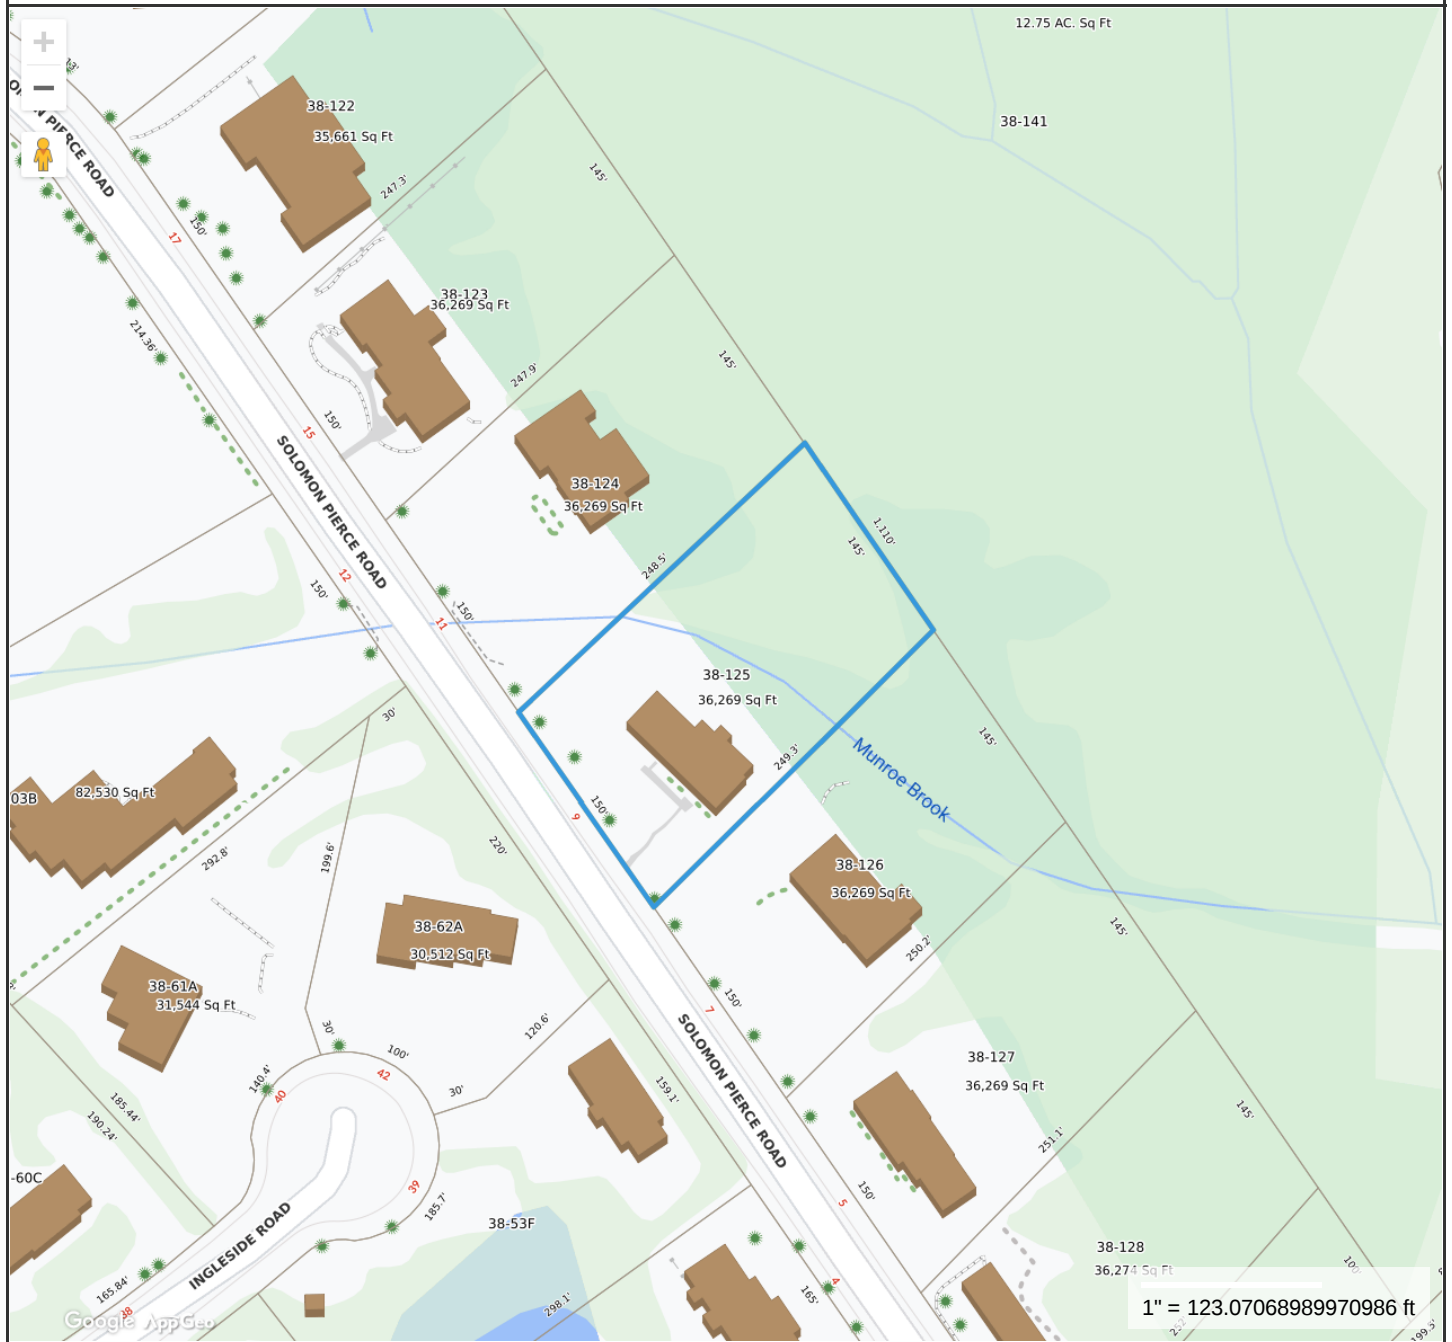

9 Solomon Pierce Rd, Lexington

Property Information

Property ID 38-125
Location 9 SOLOMON PIERCE RD
Owner HESS PHILIP E & MARIKA J TRUSTEES

**MAP FOR REFERENCE ONLY
NOT A LEGAL DOCUMENT**

Town of Lexington, MA makes no claims and no warranties, expressed or implied, concerning the validity or accuracy of the GIS data presented on this map.

Geometry updated on a daily basis
Data updated on a daily basis

Print map scale is approximate. Critical layout or measurement activities should not be done using this resource.