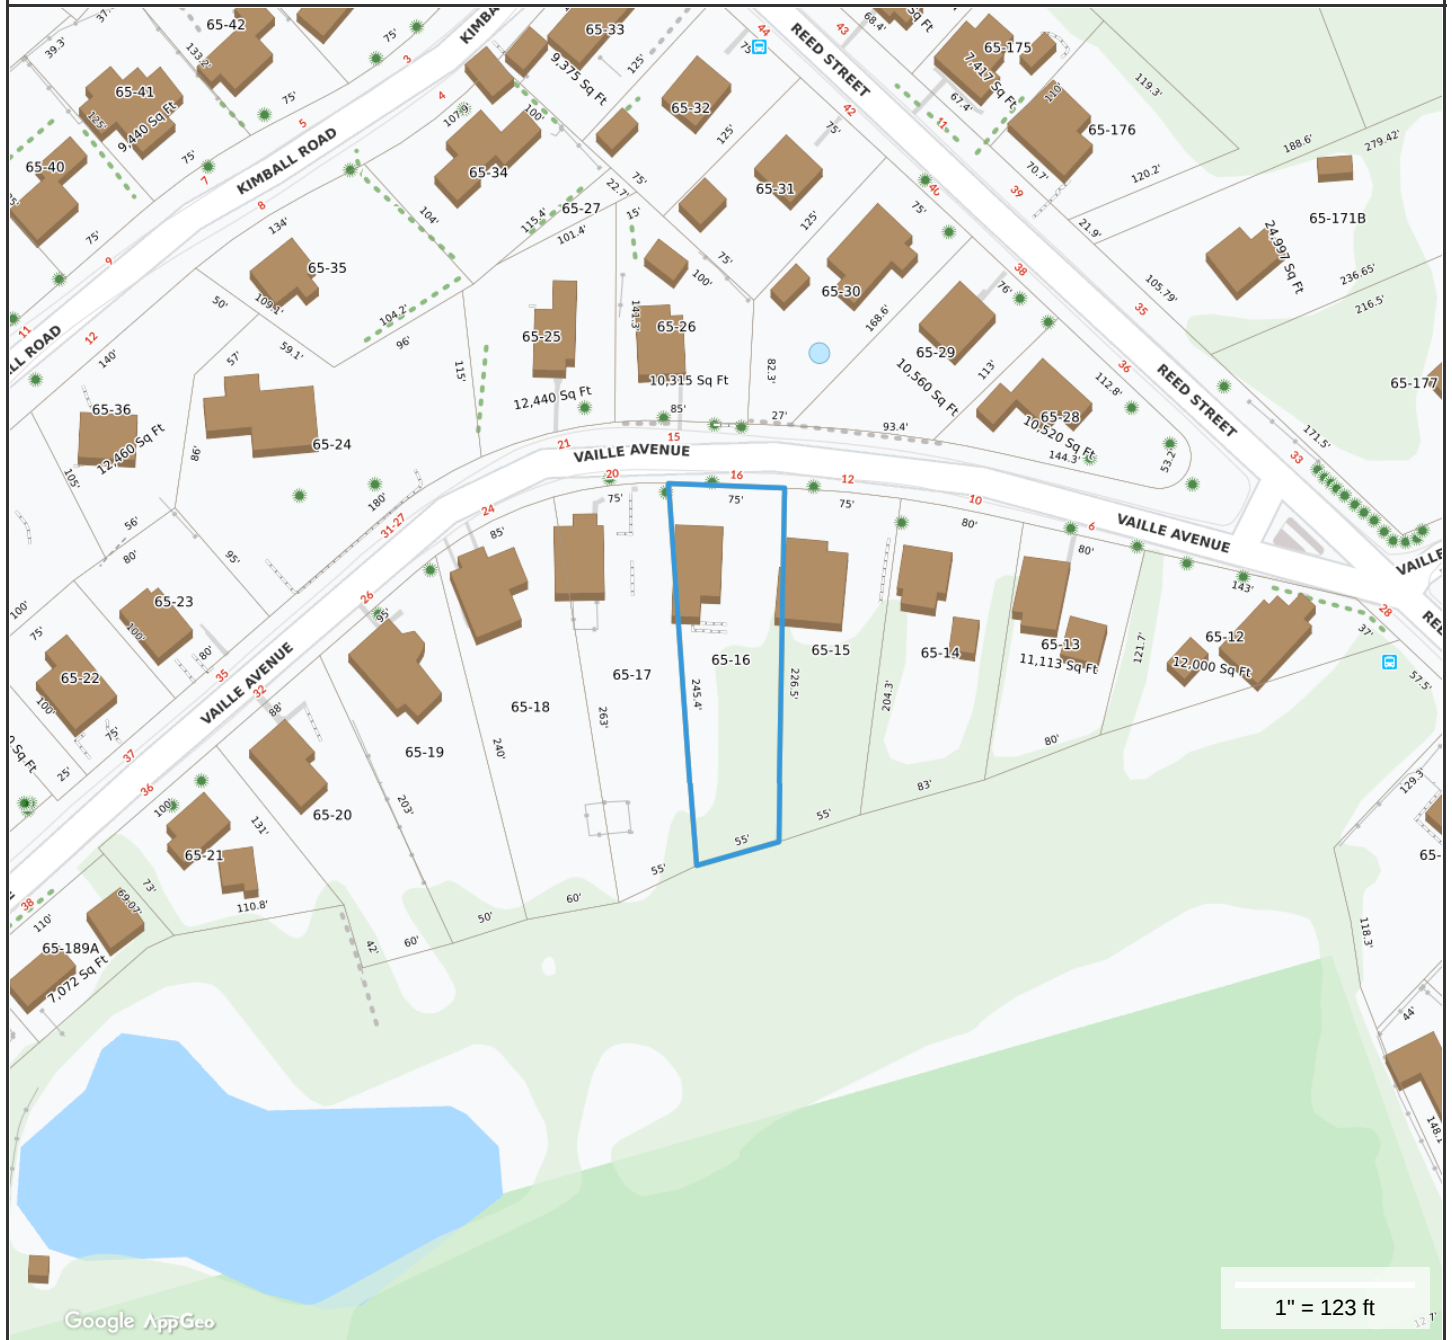

16 Vaile Ave, Lexington

Property Information

Property ID 65-16
Location 16 VAILLE AVE
Owner ABBOT PHILIP ALLEN &

**MAP FOR REFERENCE ONLY
NOT A LEGAL DOCUMENT**

Town of Lexington, MA makes no claims and no warranties, expressed or implied, concerning the validity or accuracy of the GIS data presented on this map.

Geometry updated 5/30/2019
Data updated 5/30/2019