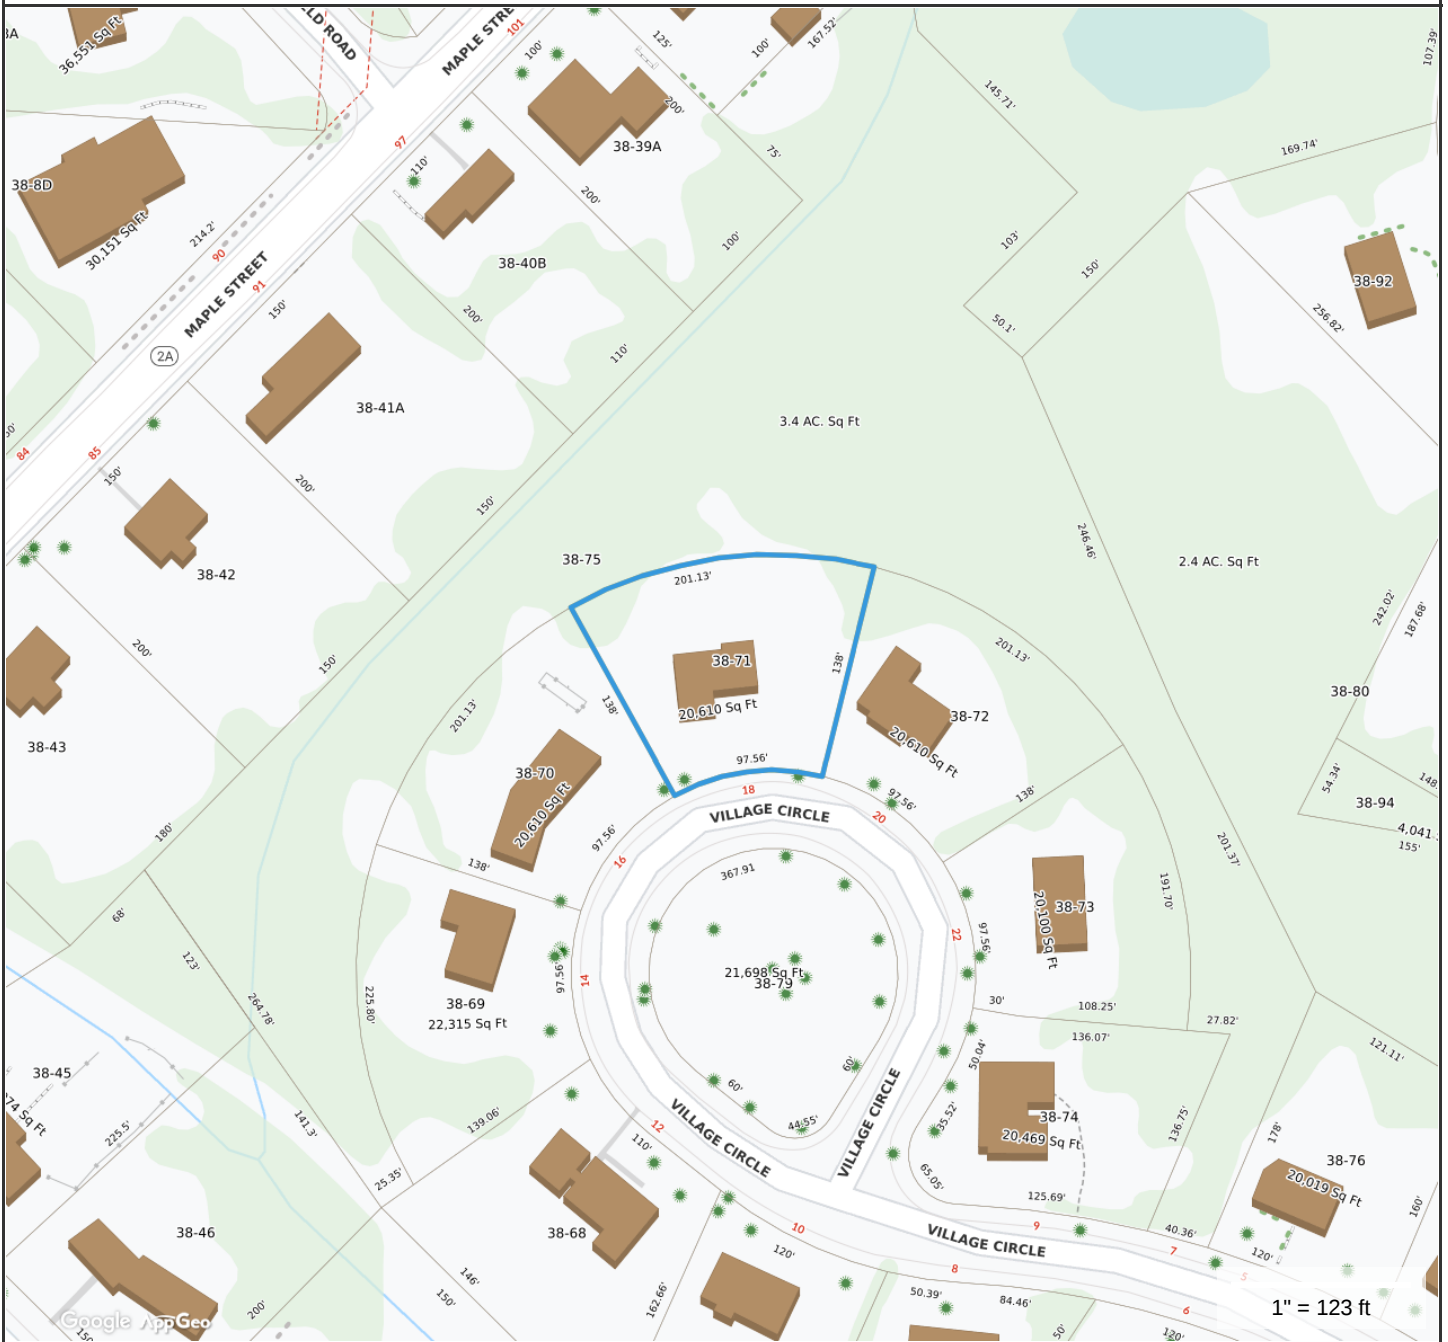

18 Village Cir, Lexington

Property Information

Property ID 38-71
Location 18 VILLAGE CIR
Owner YANKOVICH DONALD &

**MAP FOR REFERENCE ONLY
NOT A LEGAL DOCUMENT**

Town of Lexington, MA makes no claims and no warranties, expressed or implied, concerning the validity or accuracy of the GIS data presented on this map.

Geometry updated 5/30/2019
Data updated 5/30/2019