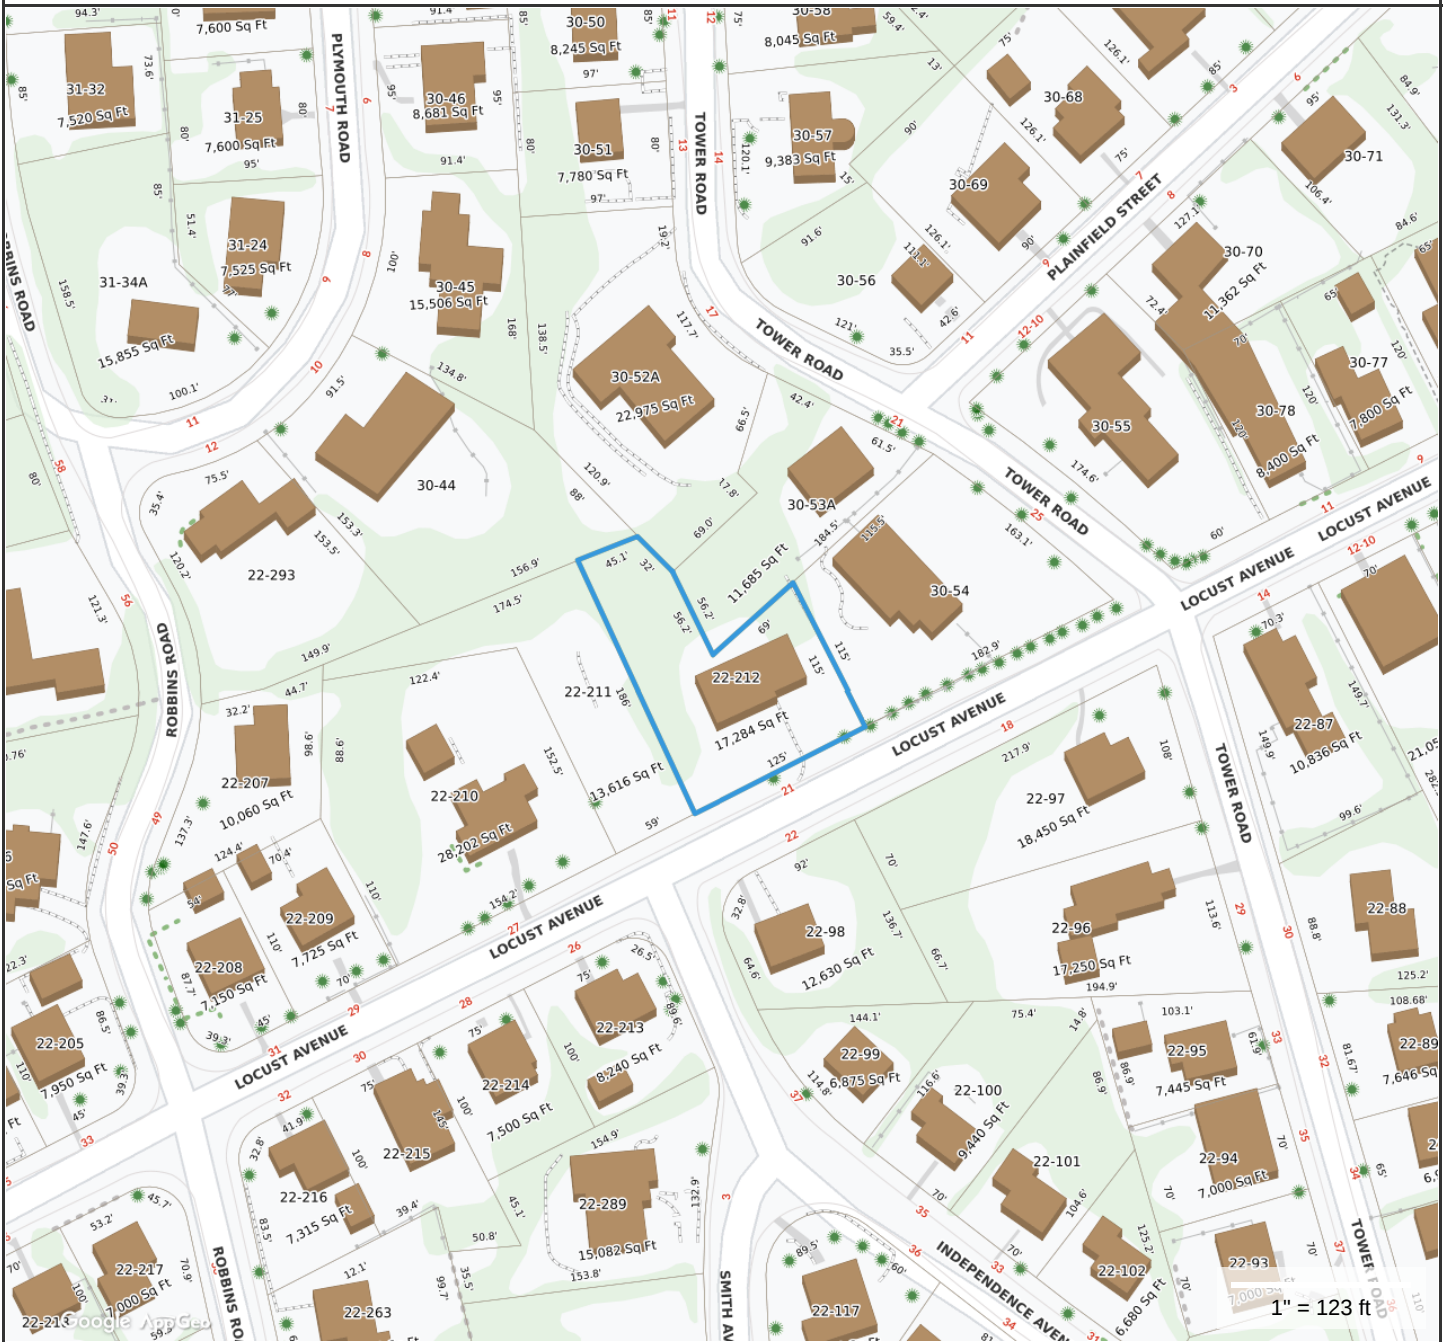

# 21 Locust Ave, Lexington

**Property Information**

Property ID 22-212  
 Location 21 LOCUST AVE  
 Owner DAVY ROBERT P &

**MAP FOR REFERENCE ONLY  
NOT A LEGAL DOCUMENT**

Town of Lexington, MA makes no claims and no warranties, expressed or implied, concerning the validity or accuracy of the GIS data presented on this map.

Geometry updated 5/30/2019  
 Data updated 5/30/2019