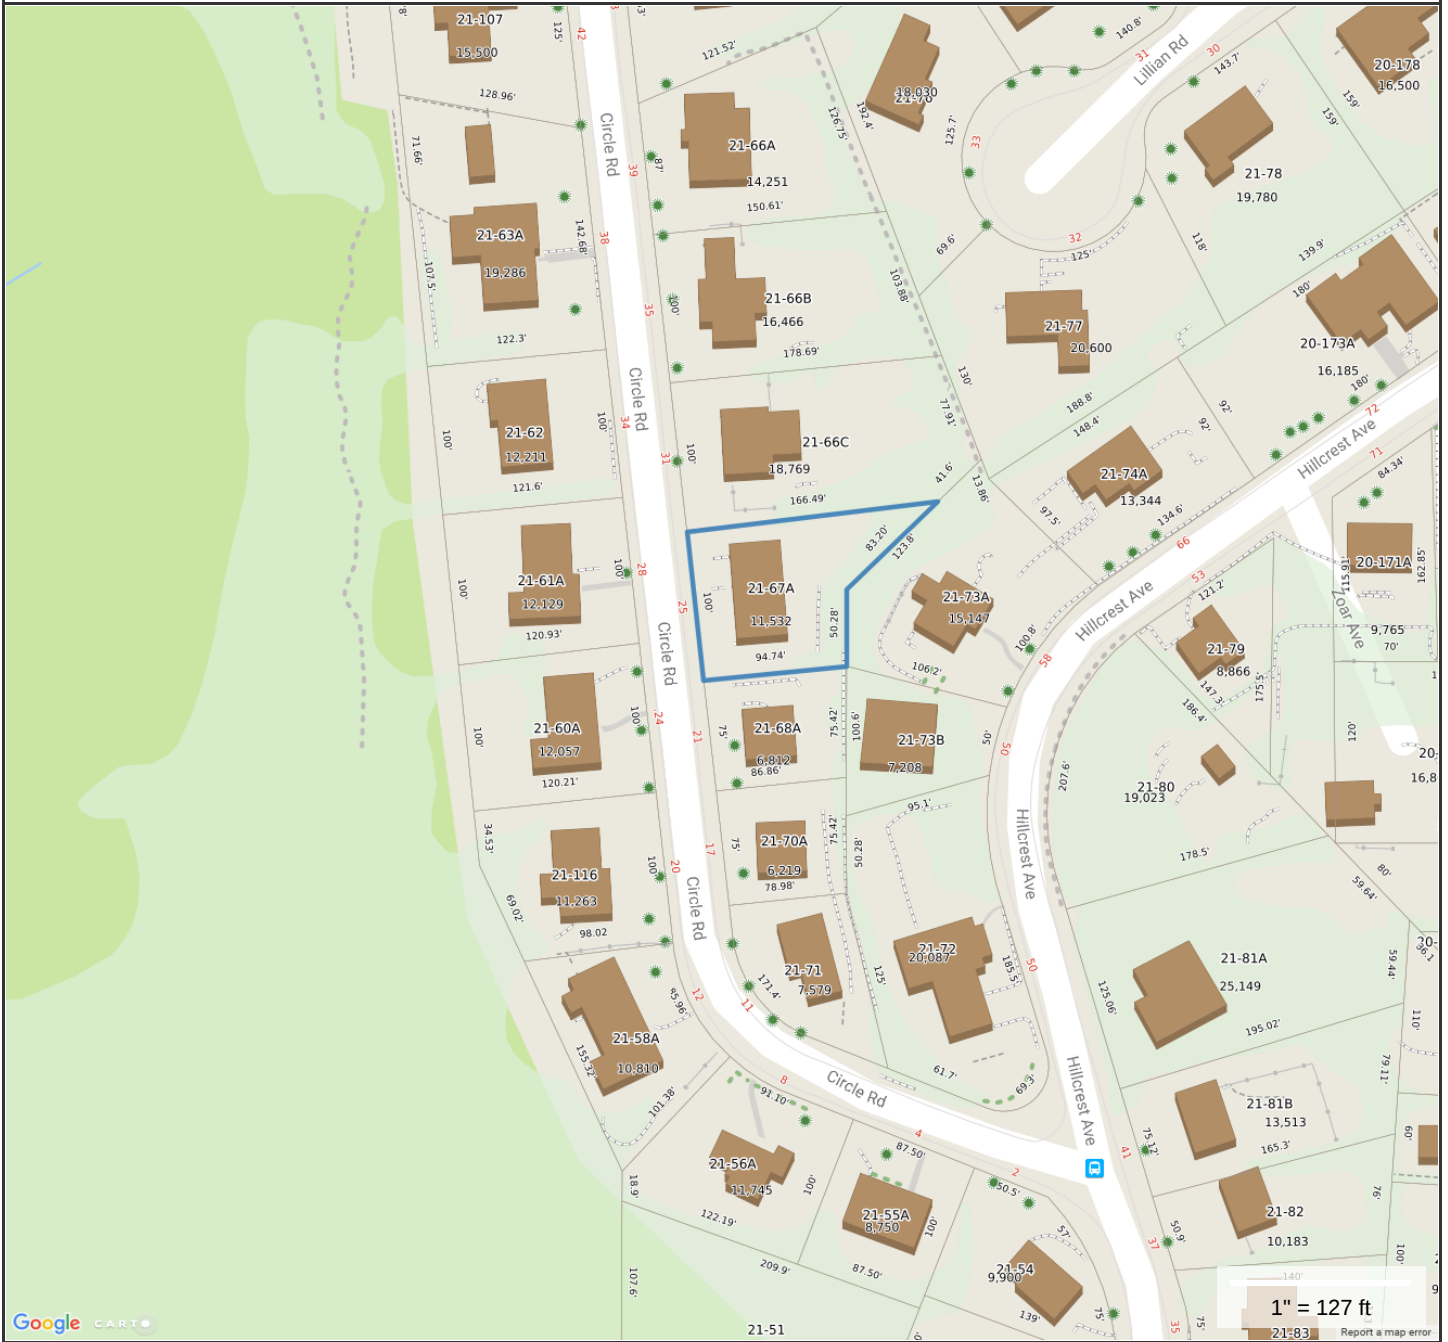

# 25 Circle Rd, Lexington

**Property Information**

**Property ID** 21-67A  
**Location** 25 CIRCLE RD  
**Owner** ORNATOWSKI GREGORY K &

**MAP FOR REFERENCE ONLY  
NOT A LEGAL DOCUMENT**

Town of Lexington, MA makes no claims and no warranties, expressed or implied, concerning the validity or accuracy of the GIS data presented on this map.

Parcels updated March 10, 2016  
 Properties updated March 10, 2016

1" = 127 ft

21-83 Report a map error