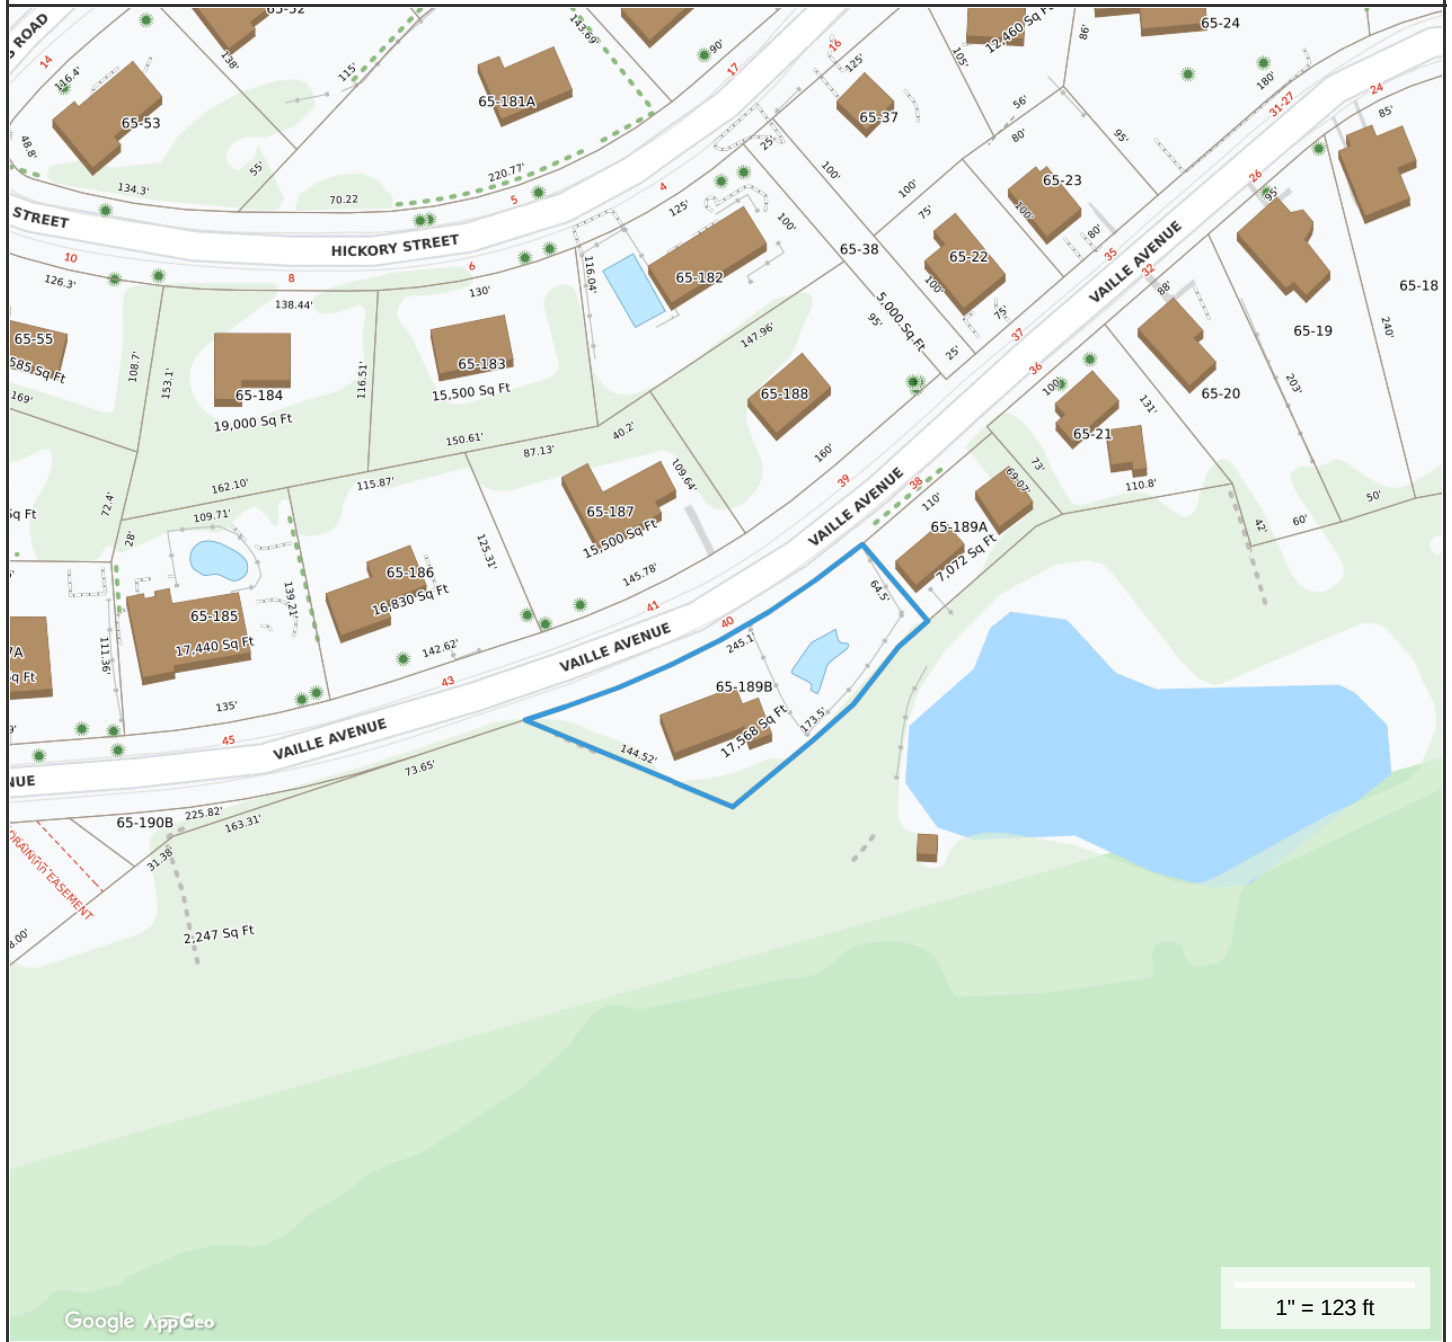

40 Vaile Ave, Lexington

Property Information

Property ID 65-189B
Location 40 VAILLE AVE
Owner DEVINE COURTNEY P

**MAP FOR REFERENCE ONLY
NOT A LEGAL DOCUMENT**

Town of Lexington, MA makes no claims and no warranties, expressed or implied, concerning the validity or accuracy of the GIS data presented on this map.

Geometry updated 5/30/2019
Data updated 5/30/2019

Print map scale is approximate. Critical layout or measurement activities should not be done using this resource.