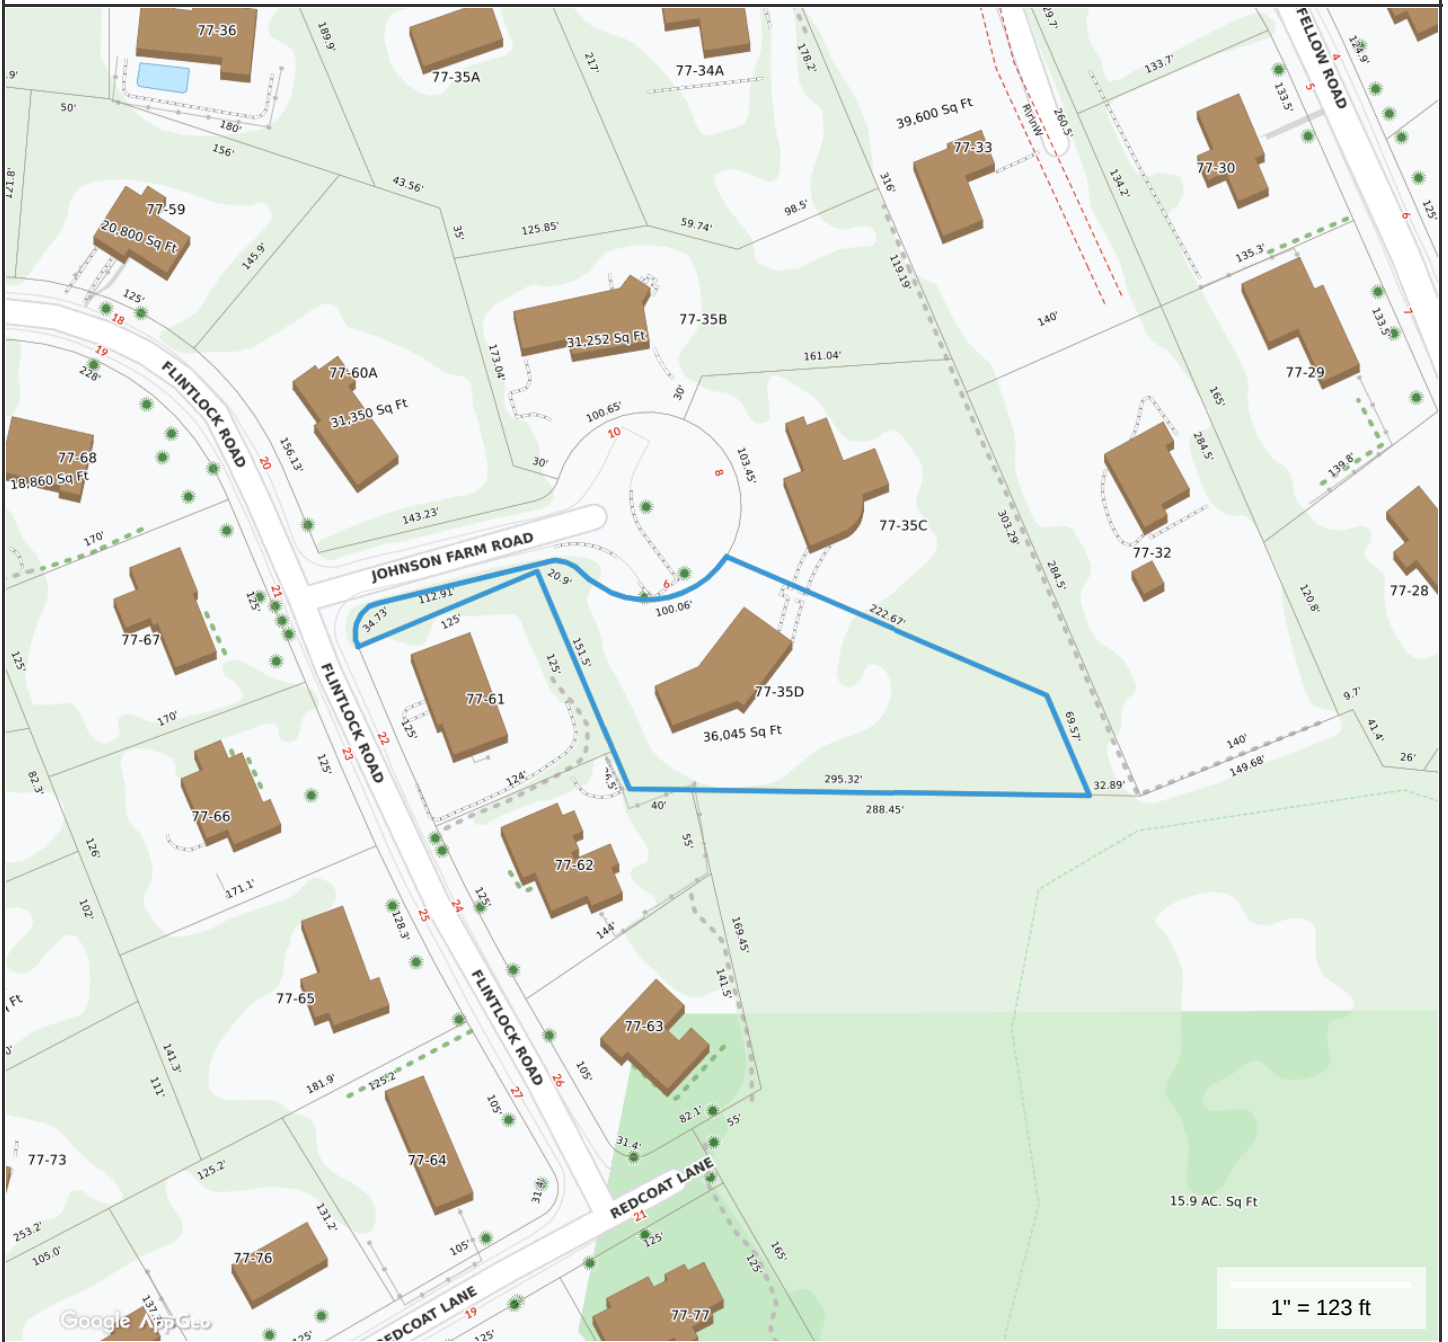

6 Johnson Farm Rd, Lexington

Property Information

Property ID 77-35D
Location 6 JOHNSON FARM RD
Owner HEWARD-MILLS HELEN &

**MAP FOR REFERENCE ONLY
NOT A LEGAL DOCUMENT**

Town of Lexington, MA makes no claims and no warranties, expressed or implied, concerning the validity or accuracy of the GIS data presented on this map.

Geometry updated 5/30/2019
Data updated 5/30/2019