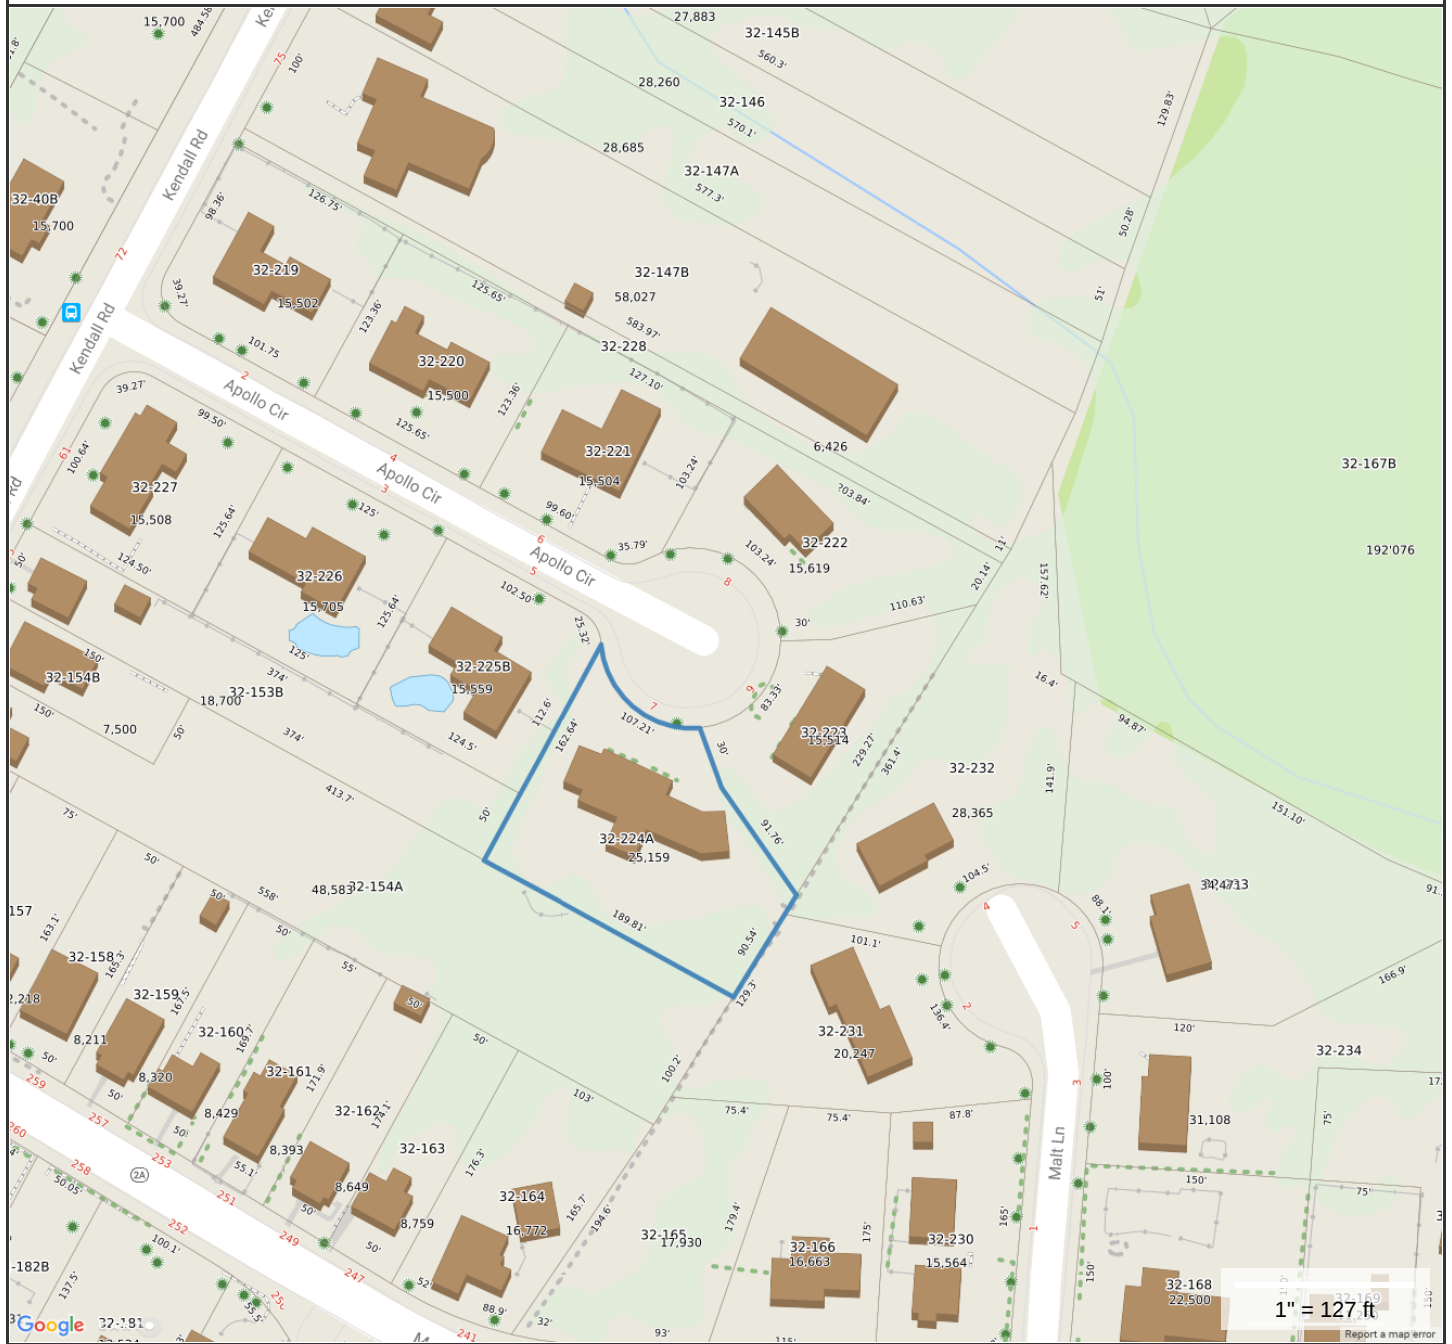

7 Apollo Circle, Lexington

Property Information

Property ID 32-224A
Location 7 APOLLO CIR
Owner BOLLOG DANIEL &

MAP FOR REFERENCE ONLY NOT A LEGAL DOCUMENT

Town of Lexington, MA makes no claims and no warranties, expressed or implied, concerning the validity or accuracy of the GIS data presented on this map.