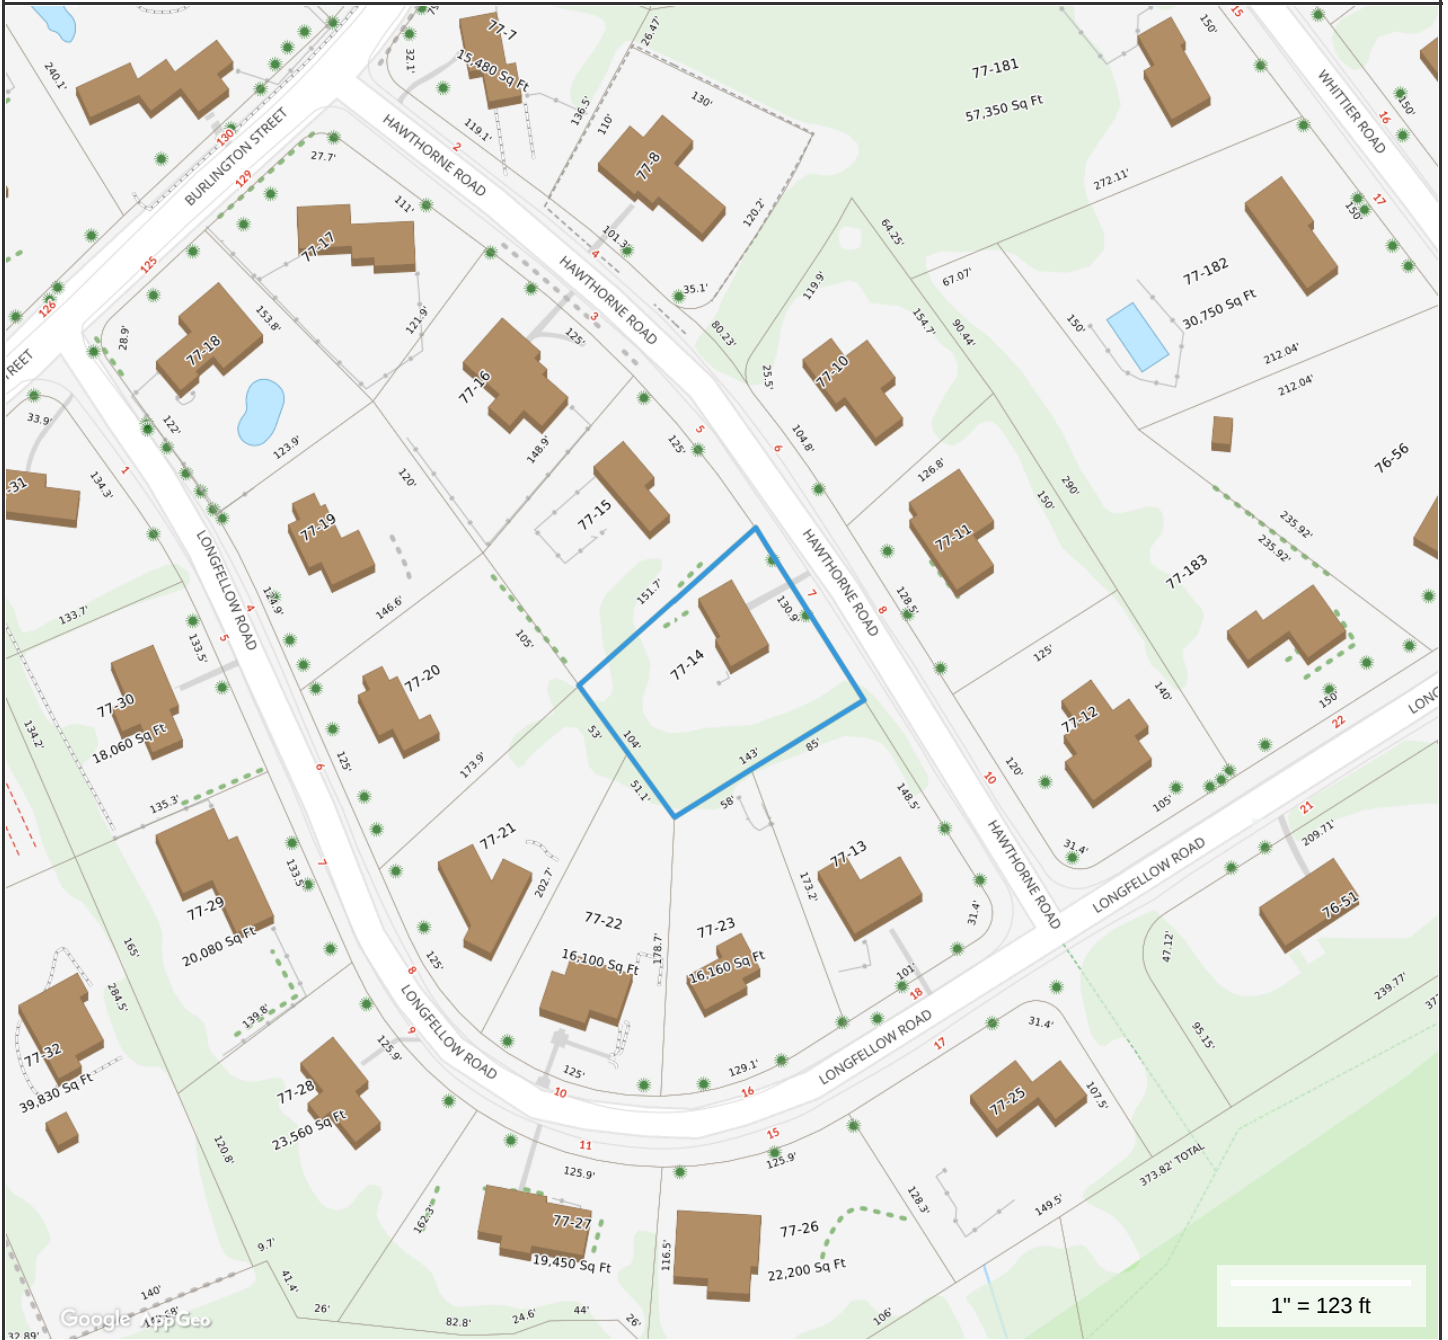

7 Hawthorne Rd, Lexington

Property Information

Property ID 77-14
Location 7 HAWTHORNE RD
Owner TILEM MATTHEW E &

MAP FOR REFERENCE ONLY NOT A LEGAL DOCUMENT

Town of Lexington, MA makes no claims and no warranties, expressed or implied, concerning the validity or accuracy of the GIS data presented on this map.

Geometry updated 5/30/2019
 Data updated 5/30/2019