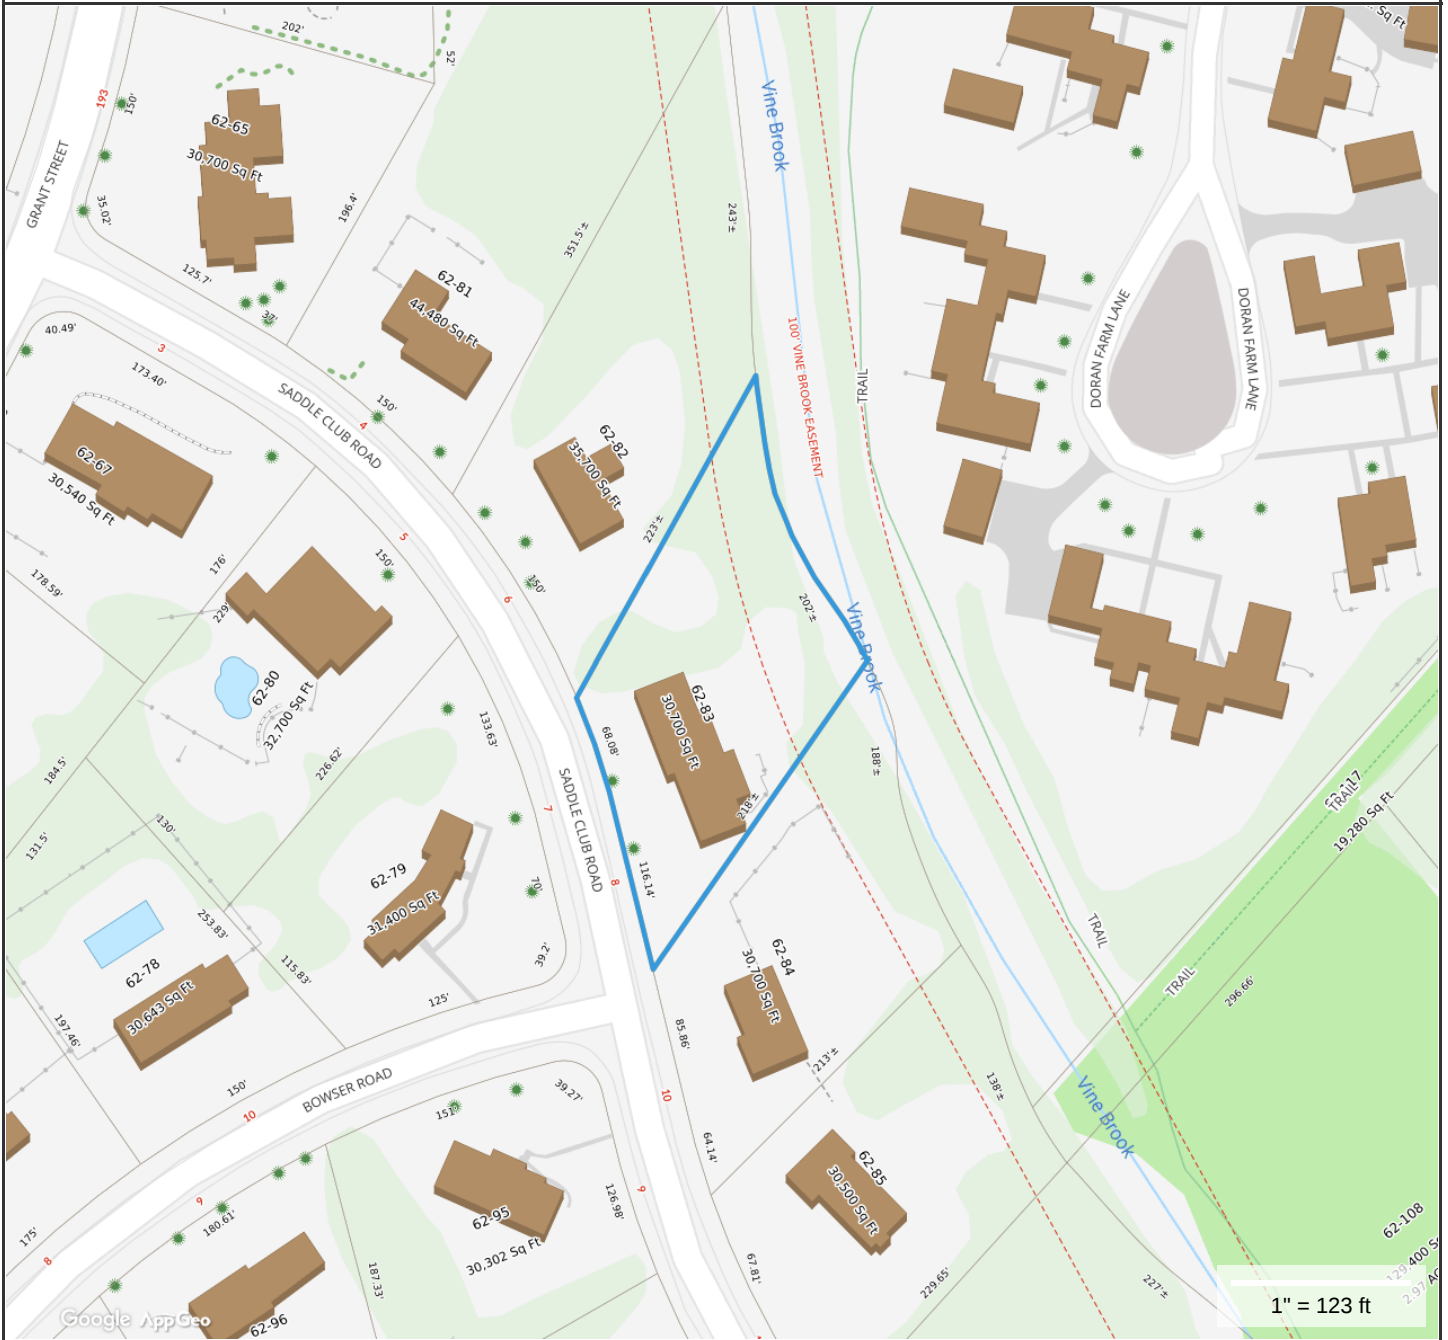

8 Saddle Club Rd, Lexington

Property Information

Property ID 62-83
Location 8 SADDLE CLUB RD
Owner LEAKE DEVIN H &

**MAP FOR REFERENCE ONLY
NOT A LEGAL DOCUMENT**

Town of Lexington, MA makes no claims and no warranties, expressed or implied, concerning the validity or accuracy of the GIS data presented on this map.

Geometry updated 5/30/2018
Data updated 5/30/2018